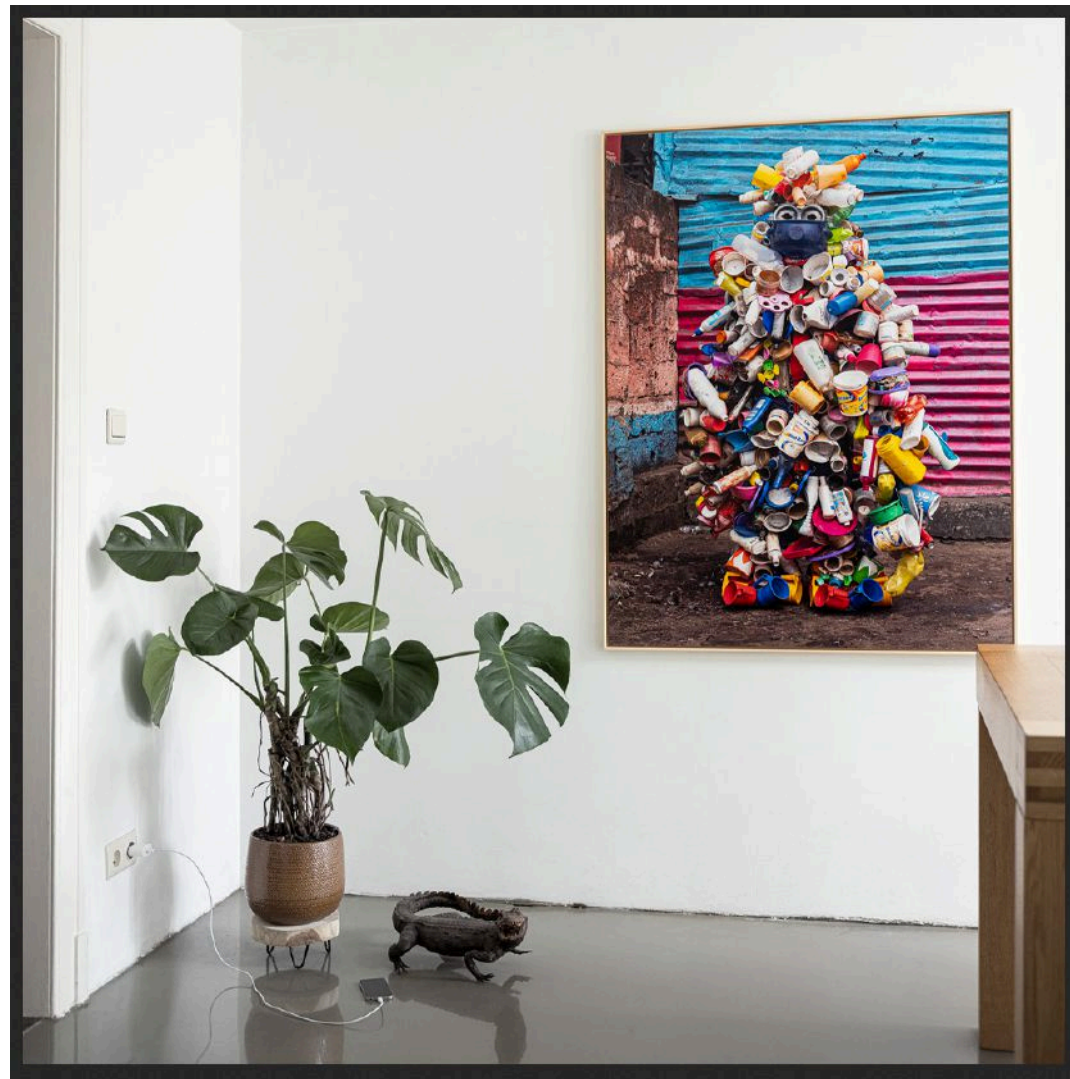

Kris Pannecoucke

Note that proceeds from the large Kinshasa street artists prints are shared with the performers in question.

On this image 100x133 cm
Lambda print on Dibond

FINE ART PRINTS

FINE ART PRINTS

All images on this website www.krispannecoucke.com are available as limited edition signed prints in different sizes.

Free shipping in the Benelux, France and Germany for unframed prints up to 45x60 cm.
Ask for the transport rates for shipment elsewhere in the world.
Framing on request.

Larger format photo prints can be ordered as a Lambda print of museum quality attached to 2mm Dibond.

Size 75x100 cm Edition 1/7

Size 100x133 cm Edition 1/7

Framing and mounting on request.

-

Note that proceeds from the Kinshasa street artists prints are shared with the performers in question.